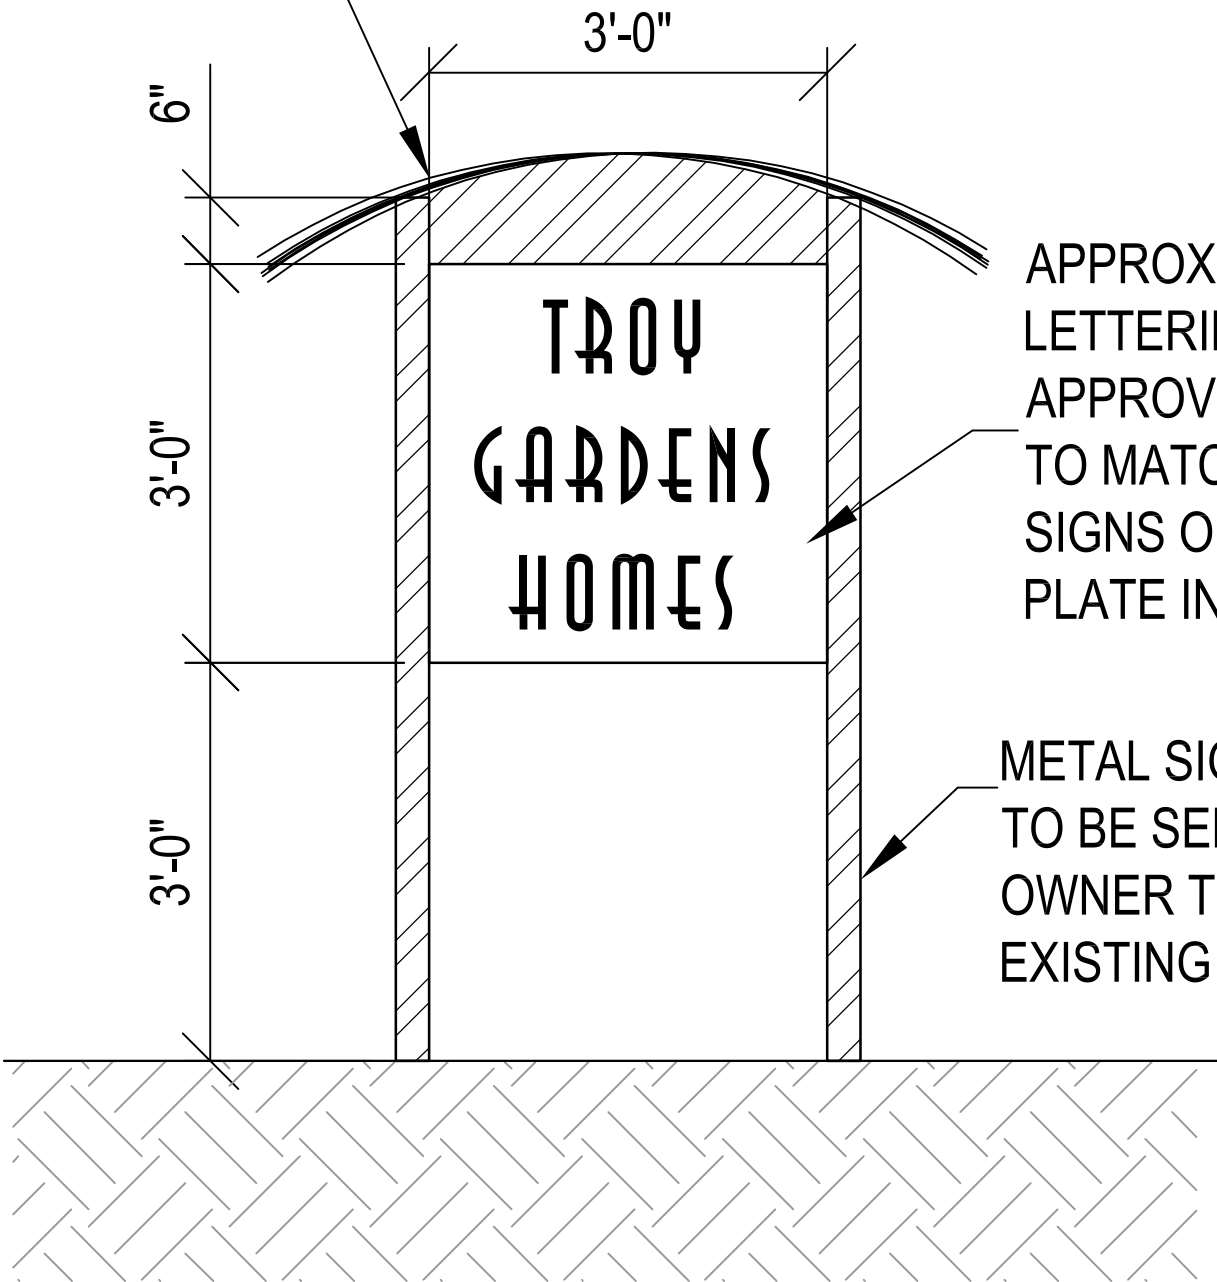

METAL DECORATIVE CANOPY, TO BE SELECTED BY OWNER TO MATCH EXISTING SIGNS

APPROXIMATE 9"X4" LETTERING, FONT TO APPROVED BY OWNER TO MATCH EXISTING SIGNS ON METAL SIGN PLATE INSERT

METAL SIGN POSTS, TO BE SELECTED BY OWNER TO MATCH EXISTING SIGNS

ENTRANCE SIGN

NOT TO SCALE